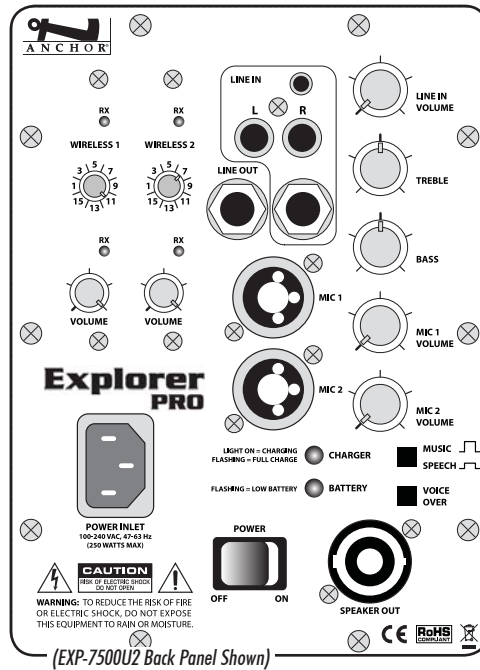

Explorer PRO Sound System

Portable Sound System Specifications

Advancing Technology

The next generation Explorer PRO is perfect for sound projection in indoor or outdoor settings and playing music during school activities. The unit delivers 110dB of intelligible speech from one sound system designed for users with no technical knowledge.

Featuring quick setup and easy to use controls, the new Explorer PRO is truly versatile with true AC/DC operation and improved battery life. The system is ideal for schools, corporate trainers and places of worship.

6-YEAR WARRANTY!

REACH CROWDS OF 800+

TRUE AC/DC - 110/220V POWER SUPPLY

110 DB OF CLEAR SOUND

SINGLE OR DUAL UHF WIRELESS W/
16 USER SELECTABLE CHANNELS

OPERATES FROM 12V POWER SOURCE

LED DISPLAYS BATTERY LEVEL
& CHARGE STATE

TWO MICROPHONE COMBO INPUT JACKS

RAPID CHARGER CIRCUITRY
CHARGES DRAINED BATTERY IN AS
LITTLE AS 60 MINUTES

SHORT CIRCUIT & THERMAL
OVERLOAD PROTECTION

6.5-INCH WOVEN FIBER WOOFER &
HIGH-OUTPUT HORN TWEETER

LIGHTWEIGHT AT JUST 23 POUNDS

IMPROVED "LIMITER" CIRCUITRY REDUCES
DISTORTION & INCREASES INTELLIGIBILITY

SPEECH PROJECTION MODE FOR
CRYSTAL-CLEAR VOICE PROJECTION

"VOICE OVER" MUSIC DUCKING FEATURE

DURABLE INJECTION-MOLDED
POLYPROPYLENE CASE

EXTERNAL SPEAKER OUTPUT POWERS
OPTIONAL COMPANION SPEAKER

MADE IN THE USA!

EXPLORER PRO ACCESSORIES

EXP-7501 Unpowered companion speaker

MIC-90 Professional dynamic, cardioid pattern handheld microphone

SS-550 Heavy-duty speaker stand

NL-EXP Nylon storage cover

HC-1620 Custom traveling hard case

EXP-SOFT-TOTE Nylon case w/ rollers & handle for speaker, stand & accessories

EXP-MIC-TOTE Nylon mic/accessory bag w/ mounting strap

UHF WIRELESS

WH-6000 Wireless Handheld mic/transmitter

WB-6000 Wireless body-pack transmitter w/ handsfree microphone. Mic options include: Over-the-Ear/EM-60T, Lapel/LM-60, Collar/CM-60, Headband/HBM-TA4F

EXPLORER PRO MODELS

EXP-7500 AC/DC powered sound system

EXP-7500U1 1 built-in wireless receiver

EXP-7500U2 2 built-in wireless receivers

EXPLORER PRO TECHNICAL SPECIFICATIONS

Rated Power Output	75 watts AC/DC mode
Max SPL @ Rated Power	110 dB @ 1 meter
Frequency Response	80 Hz – 16 kHz
AC Power Reqs.	90 – 264 VAC, 50/60 Hz
Dimensions (HWD)	16.5 x 10.5 x 10" / 42 x 27 x 25 cm
Weight	23 pounds / 10.4 Kg

Inputs	
Microphone (2 combo)	Lo-Z (1 k ohm), balanced, XLR 12 VDC condenser mic phantom power Hi-Z (10 k ohm), unbal, 1/4" phone Hi-Z (10 k ohm), unbal, 1/8" & 1/4"
Auxiliary (line)	
Sensitivity For Rated Output	
Line	-8.4 dBV (380 mVrms)
Mic (unbal & bal)	-49 dBV (3.63 mVrms)
Outputs	
Line (post fader)	Lo-Z, buffered, 1/4" unbal/bal
Speaker	4-pole Neutrik Speakon®

(FEATURES & SPECIFICATIONS SUBJECT TO CHANGE WITHOUT NOTICE)

Anchor Audio, Inc.

Portable Sound Systems • Torrance, California

888/444-6077

www.anchoraudio.com